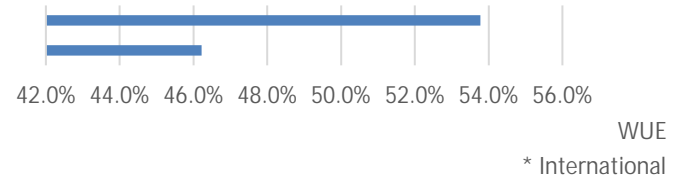

New Freshmen Demographics - Fall 2022 4th Week
November 25, 2022

Note: Data includes both full and part-time freshmen. Retention and Graduation rates are computed on full-time freshmen only.

	Students	% of Population
Full Time	420	90.7%
Part Time	43	9.3%

	Students	% of Population
Male	249	53.8%
Female	214	46.2%

	Students	% of Population
<= 17	14	3.0%
18-24	433	93.5%
>=25	16	3.5%

	Students	% of Population
Resident	317	68.5%
Non-Resident	42	9.1%
WUE	100	21.6%
* International	4	0.9%