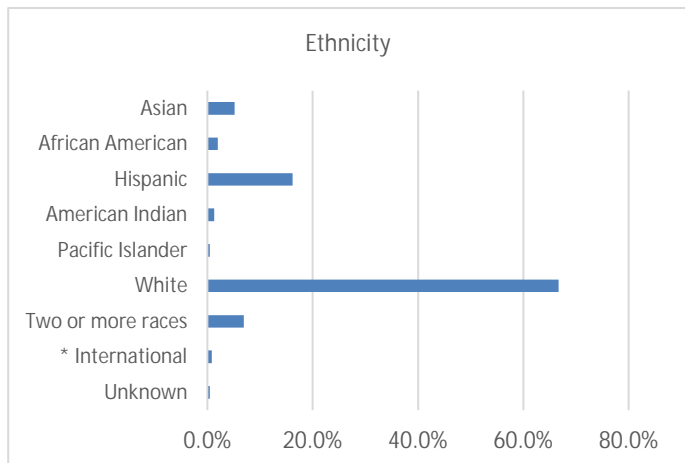

New Freshmen Demographics - Fall 2022 4th Week
November 25, 2022

Note: Data includes both full and part-time freshmen. Retention and Graduation rates are computed on full-time freshmen only.

	Students	% of Population
Full Time	420	90.7%
Part Time	43	9.3%

	Students	% of Population
Male	249	53.8%
Female	214	46.2%

	Students	% of Population
<= 17	14	3.0%
18-24	433	93.5%
>=25	16	3.5%

	Students	% of Population
Resident	317	68.5%
Non-Resident	42	9.1%
WUE	100	21.6%
* International	4	0.9%

* Includes Undocumented if not receiving WUE tuition discount

	Students	% of Population
Asian	24	5.2%
African American	9	1.9%
Hispanic	75	16.2%
American Indian	6	1.3%
Pacific Islander	2	0.4%
White	309	66.7%
Two or more races	32	6.9%
* International	4	0.9%
Unknown	2	0.4%