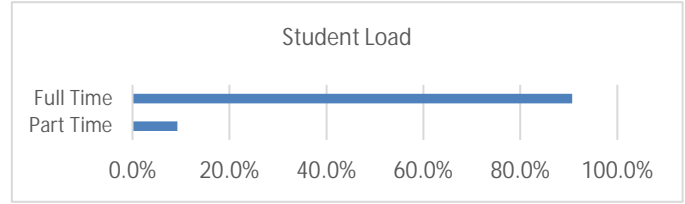

New Freshmen Demographics - Fall 2022 4th Week
November 25, 2022

Note: Data includes both full and part-time freshmen. Retention and Graduation rates are computed on full-time freshmen only.

	Students	% of Population
Full Time	420	90.7%
Part Time	43	9.3%