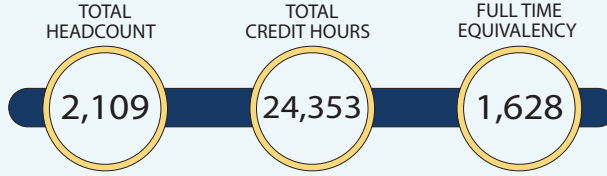

STUDENT ENROLLMENT

Full Time defined as 15 Credit Hours per term for Undergraduates & 12 Credit Hours per term for Graduates

ENROLLMENT STATUS
% of Students Full Time vs Part Time