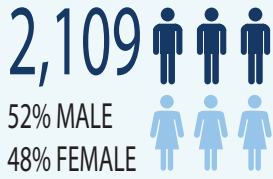

STUDENT ENROLLMENT

Full Time defined as 15 Credit Hours per term for Undergraduates & 12 Credit Hours per term for Graduates

ENROLLMENT STATUS
% of Students Full Time vs Part Time