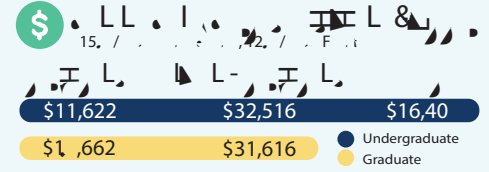

STUDENT ENROLLMENT

Full Time defined as 15 Credit Hours per term for Undergraduates & 12 Credit Hours per term for Graduates

ENROLLMENT STATUS
% of Students Full Time vs Part Time